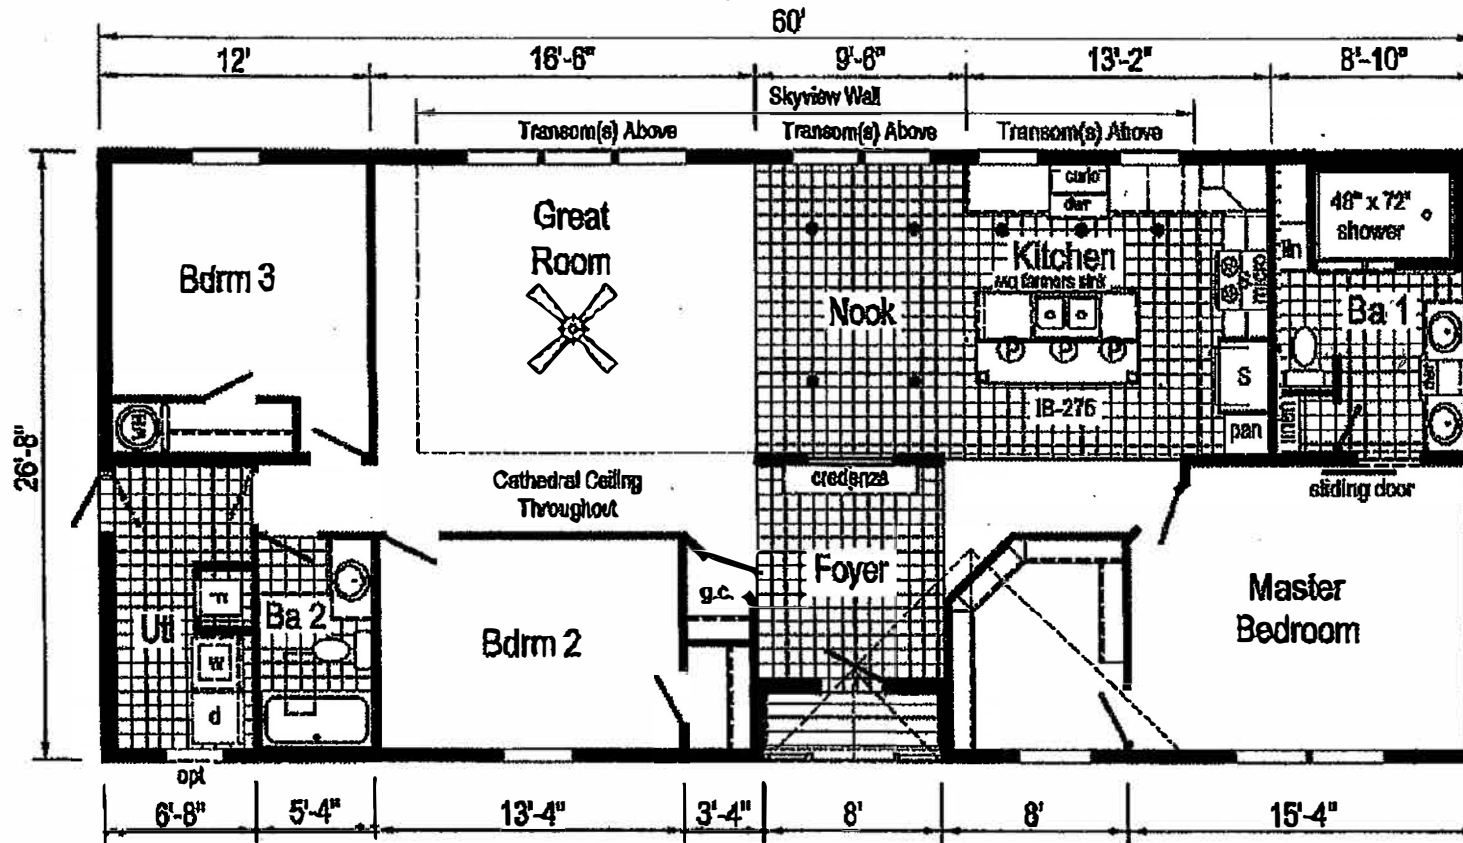

DT148-A

DT148-A 2860 Approx. 1576 Sq. Ft.

- S = Std. 4" staggered overhead cabinets
- P = Std. pendant light
- = Std. can light

Beacon Prime

| | | | | | | | | |
|---------------------------------------|---------------|-----------|--------|--|---------------------|-------------------|---------|-----------------------|
| Builder: Colony Factory Crafted Homes | Callout: 2860 | Revisions | | | Scale: 1/8" = 1'-0" | Date: 8/16/17 | Cust: - | Mod/Eng. No.: DT148-A |
| | | Date | Number | | | | | |
| Tab: Literature | | | | | Drawn By: OY | Reference: DT147A | S/S: - | Part: LIT |