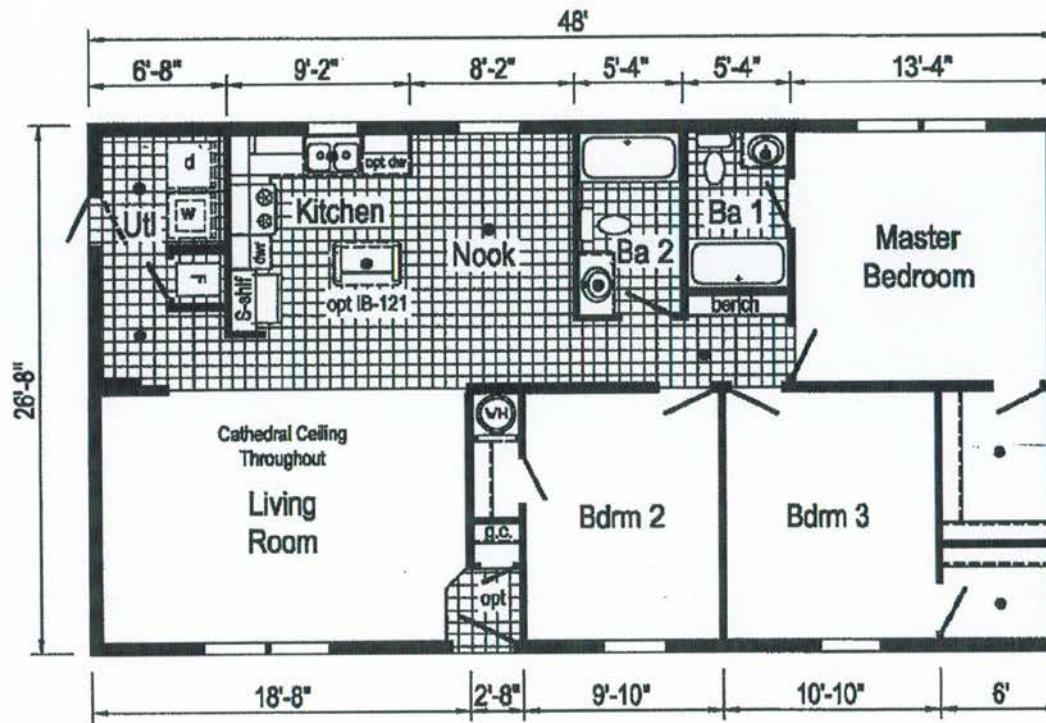

DT1503-P

DT1503-P 2848 Approx. 1280 Sq. Ft.

S = Std. 4" staggered overhead cabinets

● = Std. can light

Promo

| | | | | | | | | |
|---------------------------------------|---------------|-----------|--------|--|---------------------|---------------------|---------|-------------------------|
| Builder: Colony Factory Crafted Homes | Callout: 2848 | Revisions | | | Scale: 1/8" = 1'-0" | Date: 11/1/18 | Cust: - | Model/Eng. No: DT1503-P |
| | | Date | Number | | | | | |
| Title: Literature | | 11/18/18 | | | Drawn By: OY | Reference: DT1501-P | Dir: - | Pg: LIT |